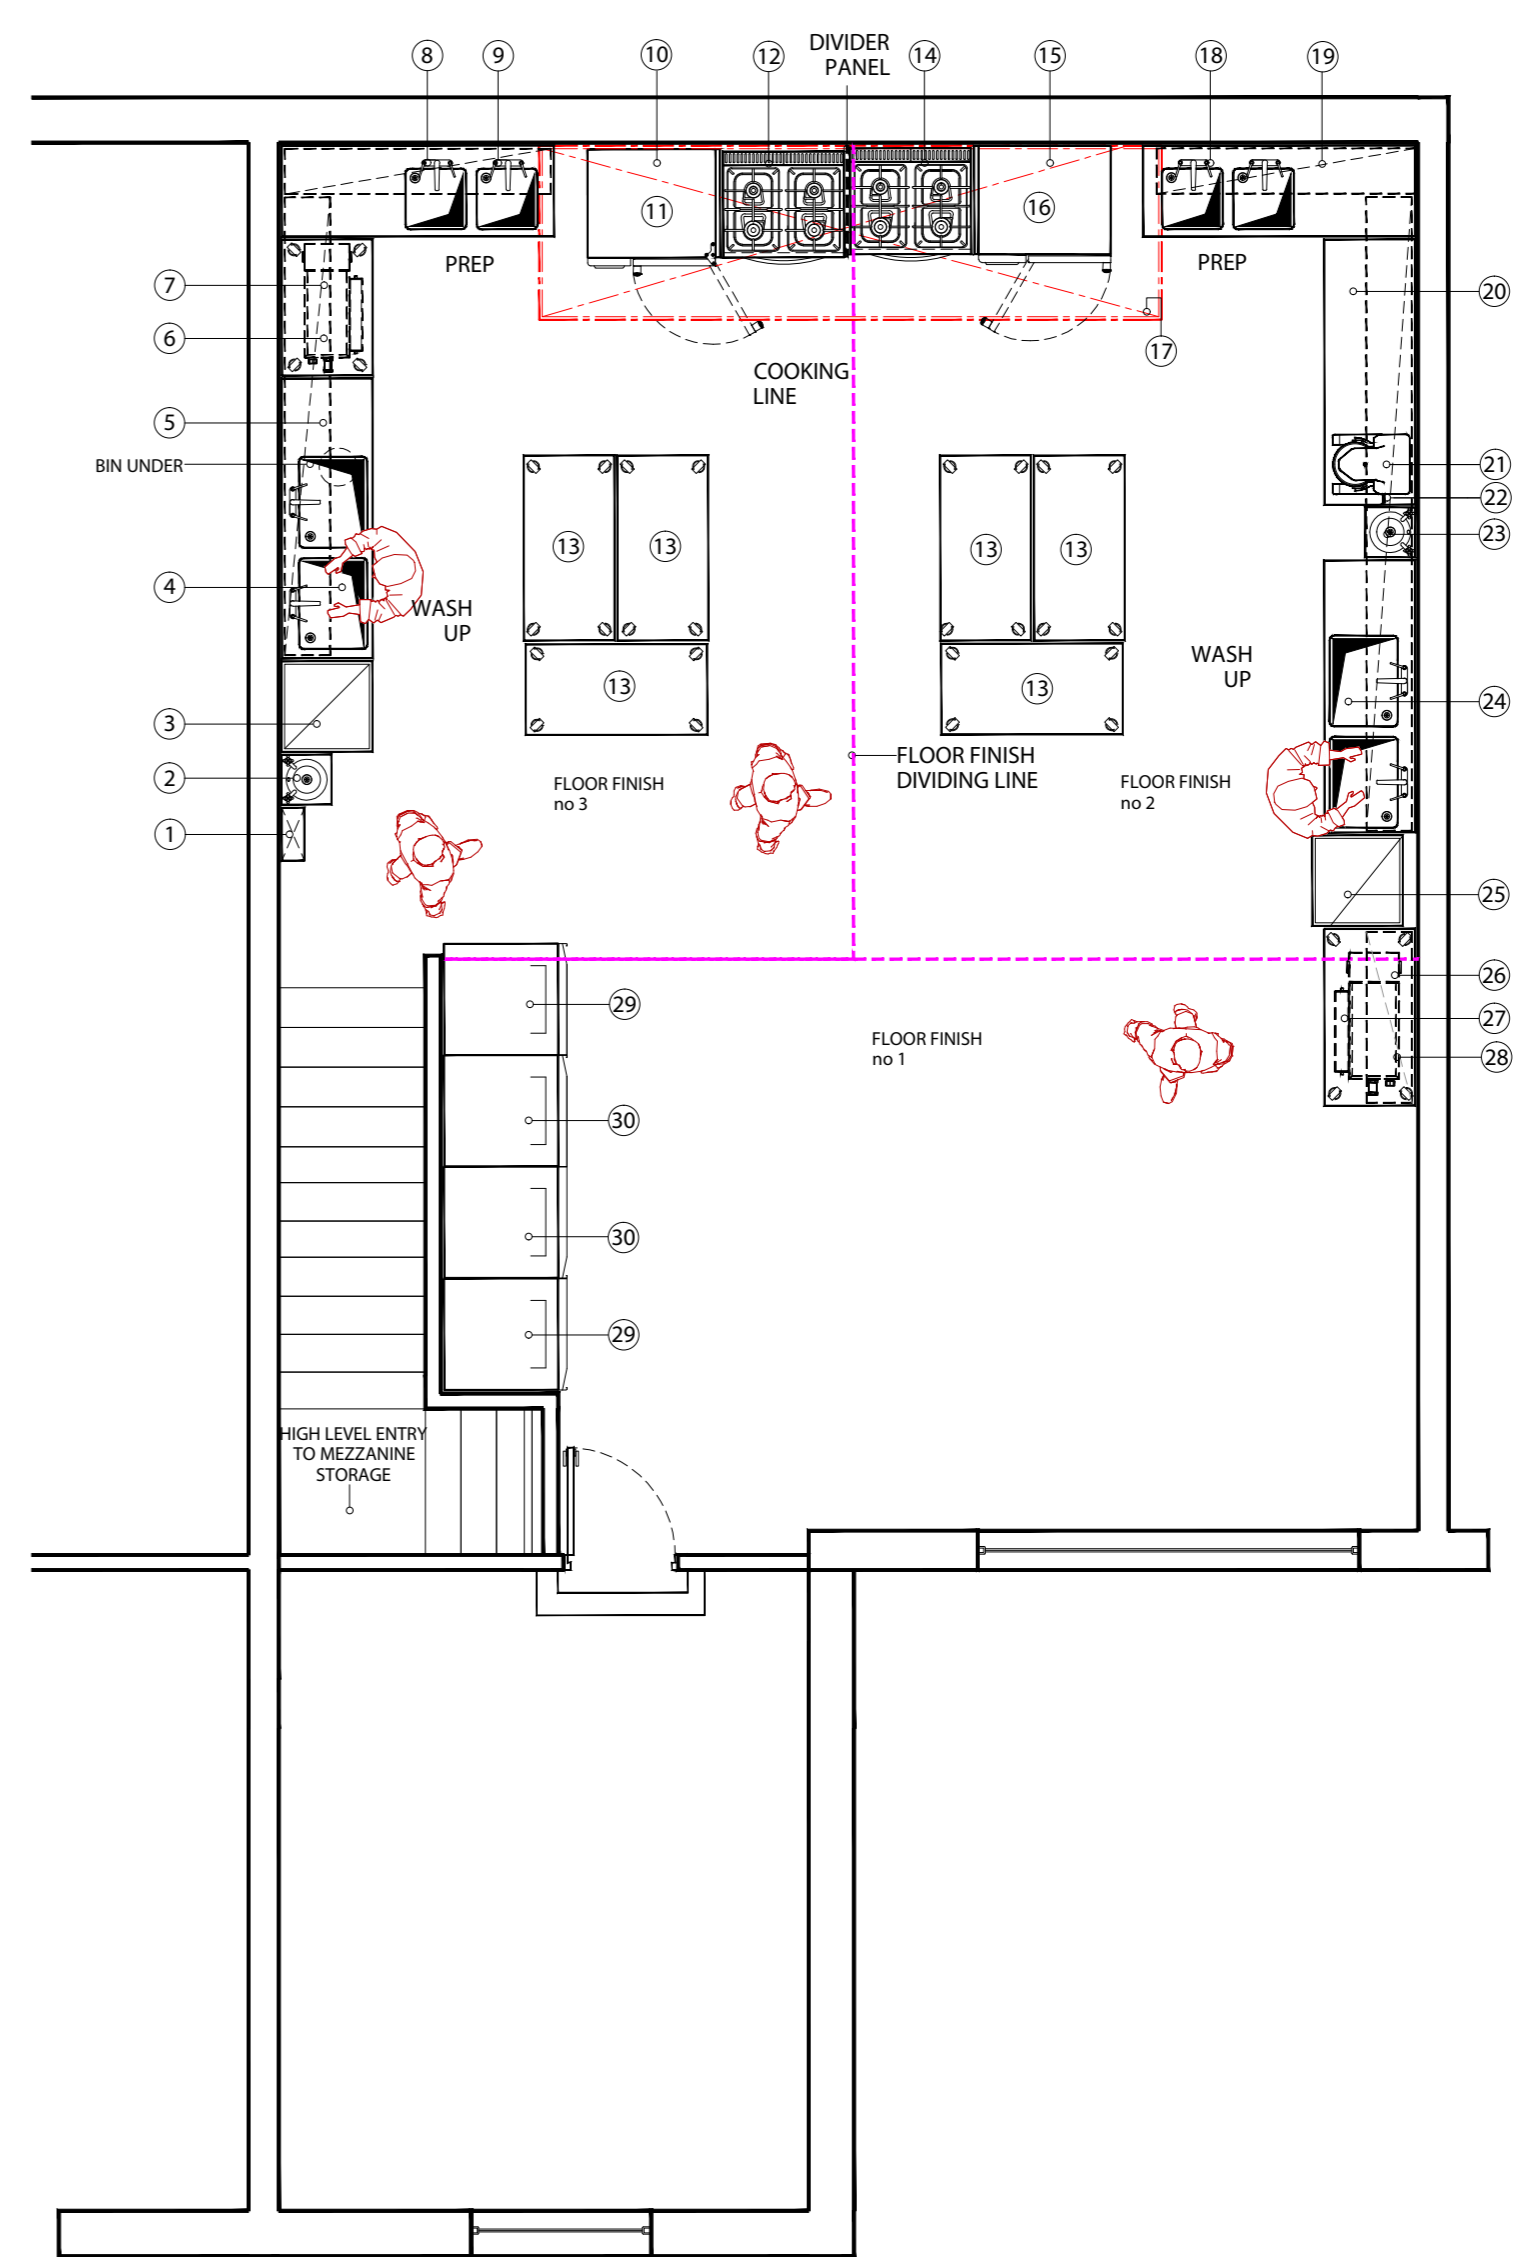

FIRST FLOOR

LEGEND

1. 1 INSECTAZAP CZP 20
2. 2 BASIC KNEE OPERATED WASH HAND BASIN WS3 KVS
3. 3 4 TIER STORAGE RACK 600 x 600mm
4. 4 24" DOUBLE BOWL SINK UNIT 1800mm
5. 5 WALL MOUNTED SINGLE TIER SHELF 2700mm
6. 6 GREASE TRAP GREASESHIELD GS1850
7. 7 MOBILE TABLE 1500 mm
8. 8 400mm DOUBLE BOWL SINK UNIT 1800mm
9. 9 WALL MOUNTED SINGLE TIER SHELF 1800mm
10. 10 RATIONAL COMBI-OVEN SCC61G
11. 11 S/STEEL COMBI-OVEN STAND
12. 12 BERTOS 4 BURNER RANGE G7F4+FG1
13. 13 6 no: MOBILE TABLE
14. 14 BERTOS 4 BURNER RANGE G7F4+FG1
15. 15 RATIONAL COMBI-OVEN LEFT HAND HINGE SCC61G
16. 16 S/STEEL COMBI-OVEN STAND
17. 17 S/STEEL WALL TYPE EXTRACT CANOPY 4100mm
18. 18 400mm DOUBLE BOWL SINK UNIT 1800mm
19. 19 WALL MOUNTED SINGLE TIER SHELF 1800mm
20. 20 S/S TABLE 1700 x 600mm
21. 21 20 QUART MIXER FANTHEON PM20
22. 22 WALL MOUNTED SINGLE TIER SHELF 4000mm
23. 23 BASIC KNEE OPERATED WASH HAND BASIN WS3 KVS
24. 24 24" DOUBLE BOWL SINK UNIT 1800mm
25. 25 4 TIER RACK 600mm x 600mm
26. 26 GREASE TRAP GREASESHIELD GS1850
27. 27 MOBILE TABLE 1200 x 600mm
28. 28 WALL MOUNTED SINGLE TIER SHELF 1100mm
29. 29 2 no: WILLIAMS SINGLE DOOR MOBILE FREEZER LJ1
30. 30 2 no: WILLIAMS SINGLE DOOR MOBILE FRIDGE HJ1