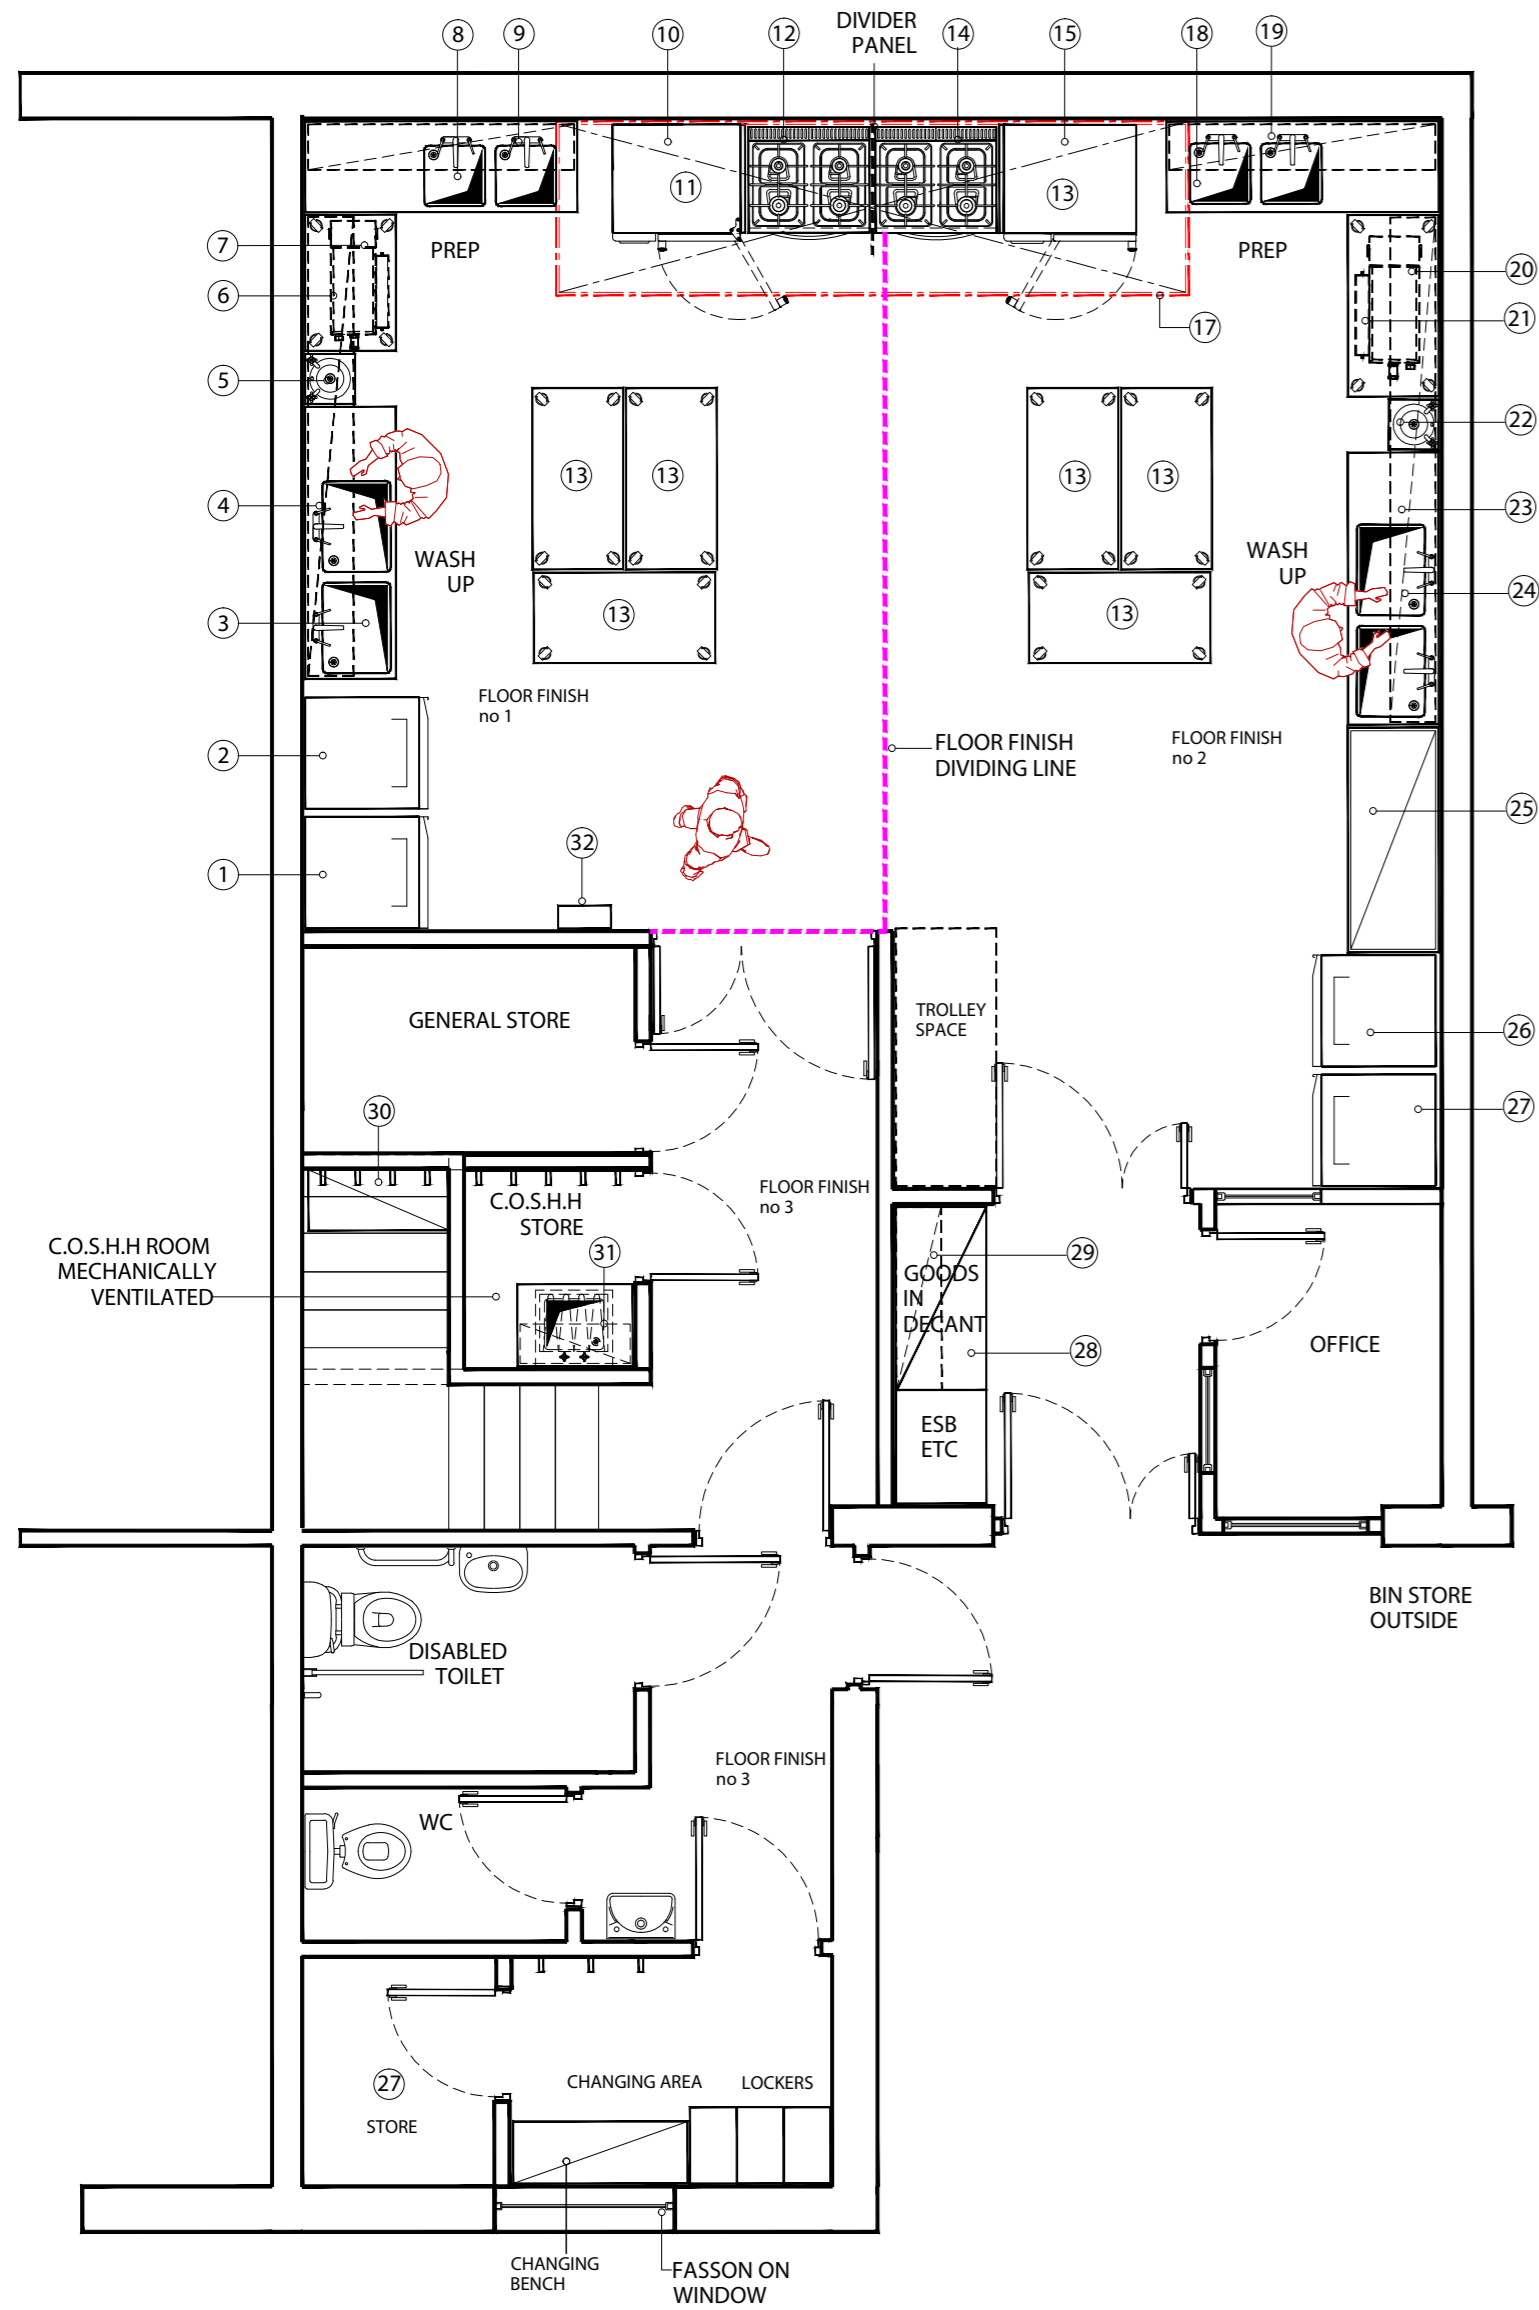

GROUND FLOOR

LEGEND

- 1 WILLIAMS SINGLE DOOR MOBILE FRIDGE HJ1
- 2 WILLIAMS SINGLE DOOR MOBILE FREEZER LJ1
- 3 24" DOUBLE BOWL SINK UNIT 1800mm
- 4 WALL MOUNTED SINGLE TIER SHELF 3050 X 300mm
- 5 BASIC KNEE OPERATED W.H.B WS3 - KVS
- 6 GREASE TRAP GREASESHIELD GS1850
- 7 S/STEEL MOBILE TABLE 900 X 600mm
- 8 400mm DOUBLE BOWL SINK UNIT 1800mm
- 9 WALL MOUNTED SINGLE TIER SHELF 1800mm
- 10 RATIONAL COMBI-OVEN STANDARD HINGE SCC61G
- 11 S/STEEL COMBI-OVEN STAND
- 12 BERTOS 4 BURNER RANGE G7F4+FG1
- 13 6 no: MOBILE TABLES 1200 X 600mm
- 14 BERTOS 4 BURNER RANGE G7F4+FG1
- 15 RATIONAL COMBI-OVEN LEFT HAND HINGE SCC61G
- 16 S/STEEL COMBI-OVEN STAND
- 17 S/STEEL WALL TYPE EXTRACT CANOPY 4100mm
- 18 400mm DOUBLE BOWL SINK UNIT 1800mm
- 19 WALL MOUNTED SINGLE TIER SHELF 1800mm
- 20 GREASE TRAP GREASESHIELD GS1850
- 21 MOBILE TABLE 1200 X 600mm
- 22 BASIC KNEE OPERATED W.H.B WS3 - KVS
- 23 WALL MOUNTED SINGLE TIER SHELF 3700mm
- 24 24" DOUBLE BOWL SINK UNIT 1800mm
- 25 AUTOPLAST RACK
- 26 WILLIAMS SINGLE DOOR MOBILE FRIDGE HJ1
- 27 WILLIAMS SINGLE DOOR MOBILE FREEZER LJ1
- 28 MOBILE TABLE 1200 X 600mm
- 29 1200mm
- 30 AUTOPLAST RACK FOR C.O.S.H.H
- 31 MECHLINE JANITORIAL SINK BSX JTS 700
- 32 INSECTAZAP CZP 20